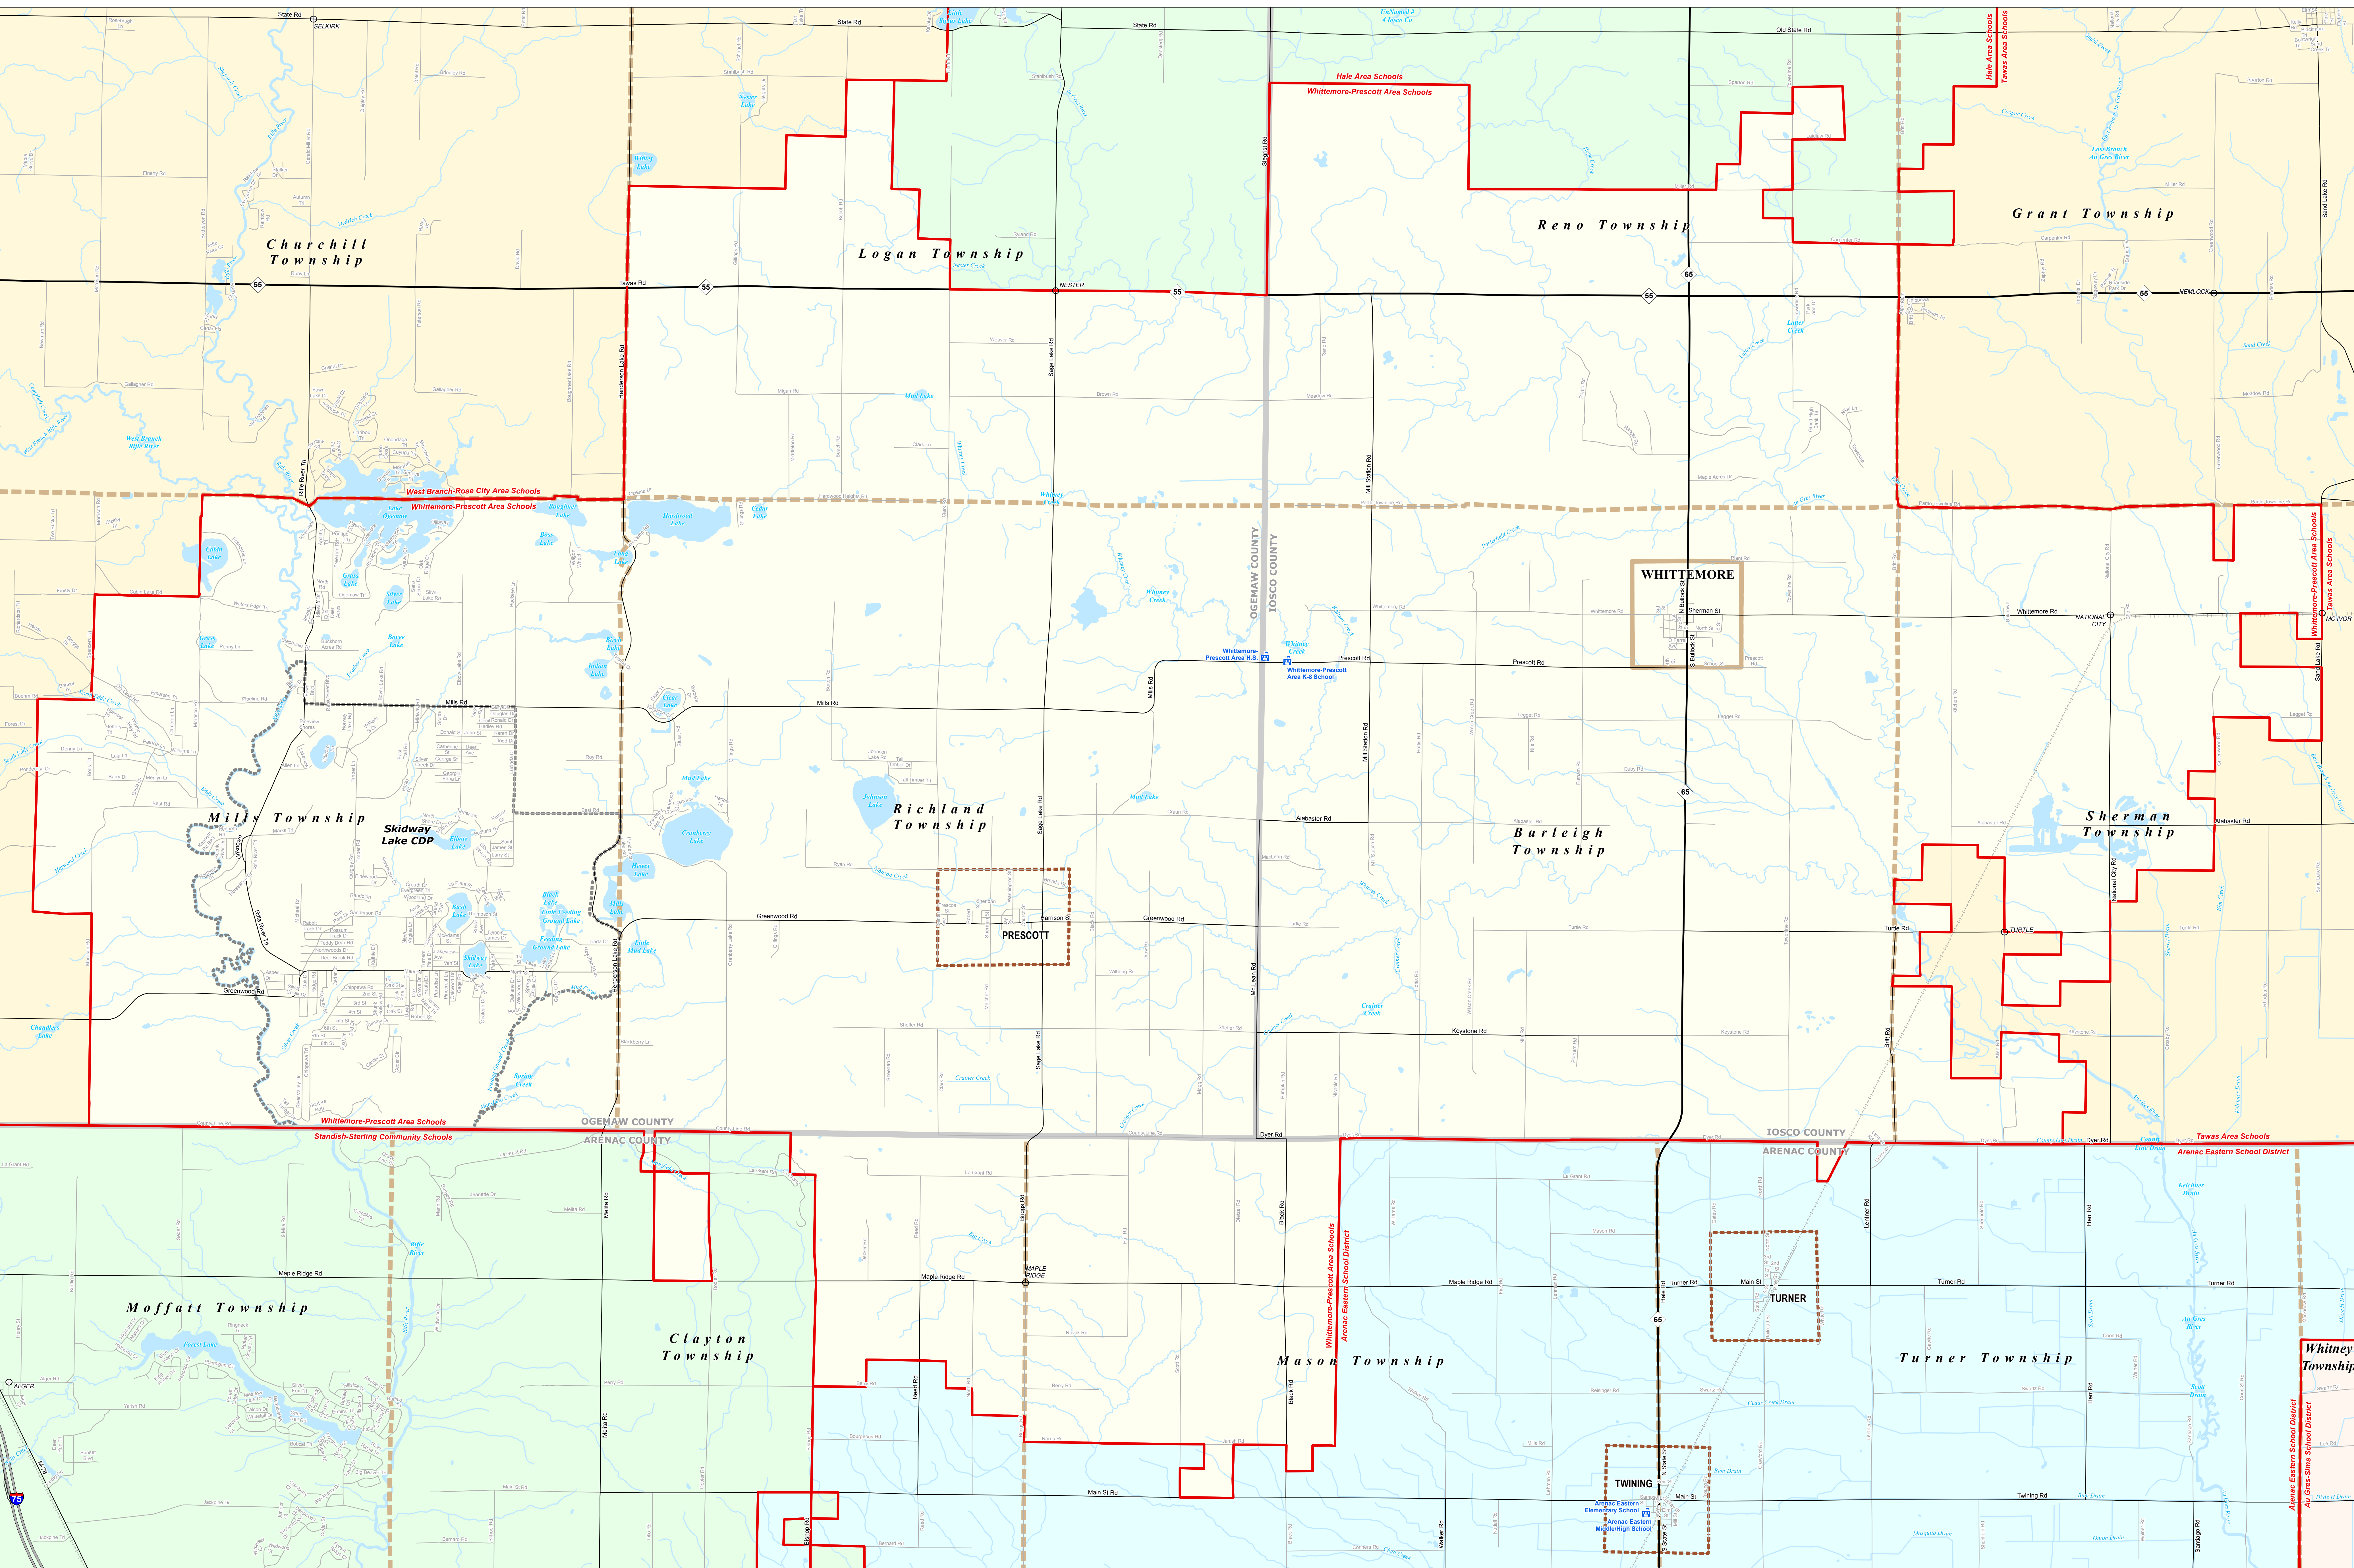

WHITTEMORE-PRESCOTT AREA SCHOOLS

Iosco RESA

0 0.25 0.5 1 Miles

All information presented in this publication is in the public domain and may be reproduced, reprinted, and redistributed as desired.

Legend	
School District	School
County	Water Feature
City	River, Stream, or Drain
Township	Freeway
Village	Highway
Census Designated Place	Primary Road
	Local Road
	Railroad